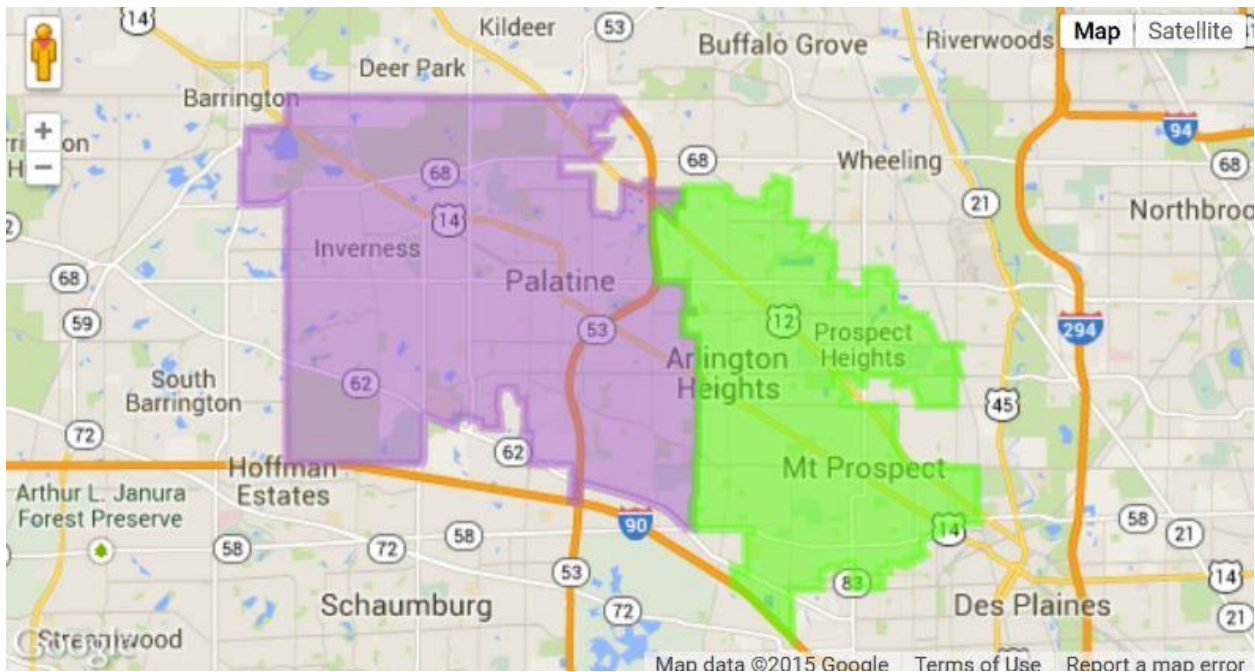

NEWS

FOR IMMEDIATE RELEASE

Tom Rooney

STATE SENATOR | 27th DISTRICT

senatortomrooney@gmail.com

www.senatortomrooney.com

1 E. Northwest Highway, Suite 109, Palatine, IL 60067 (847) 776-1490
105A Capitol Building, Springfield, IL 62706 (217) 782-4471

District Information

Senator Tom Rooney is the Illinois State Senator for the 27th District which is composed of Cook and Lake Counties.

###